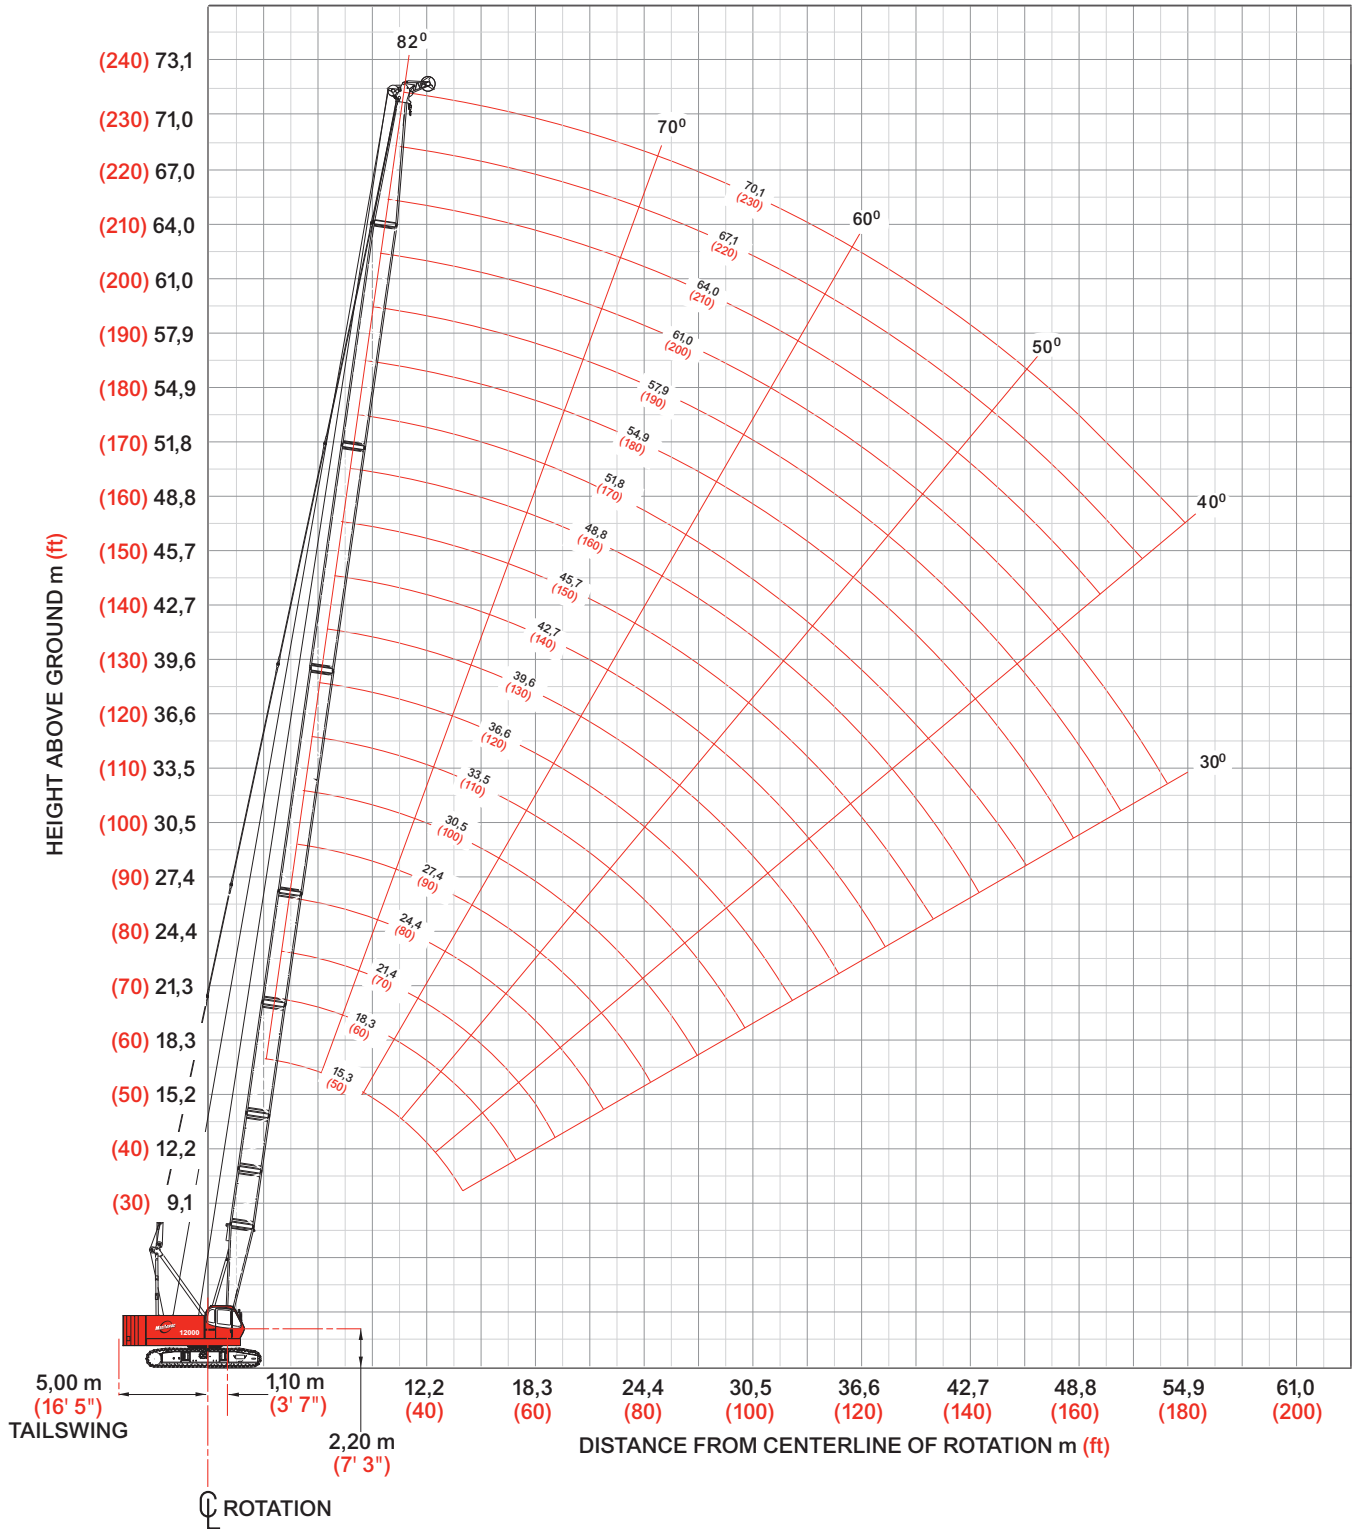

heavy-lift boom range diagram

No. 12000 Main Boom

16

Luffing jib range diagram

No. 12000 Luffing Jib on Luffing Boom

21